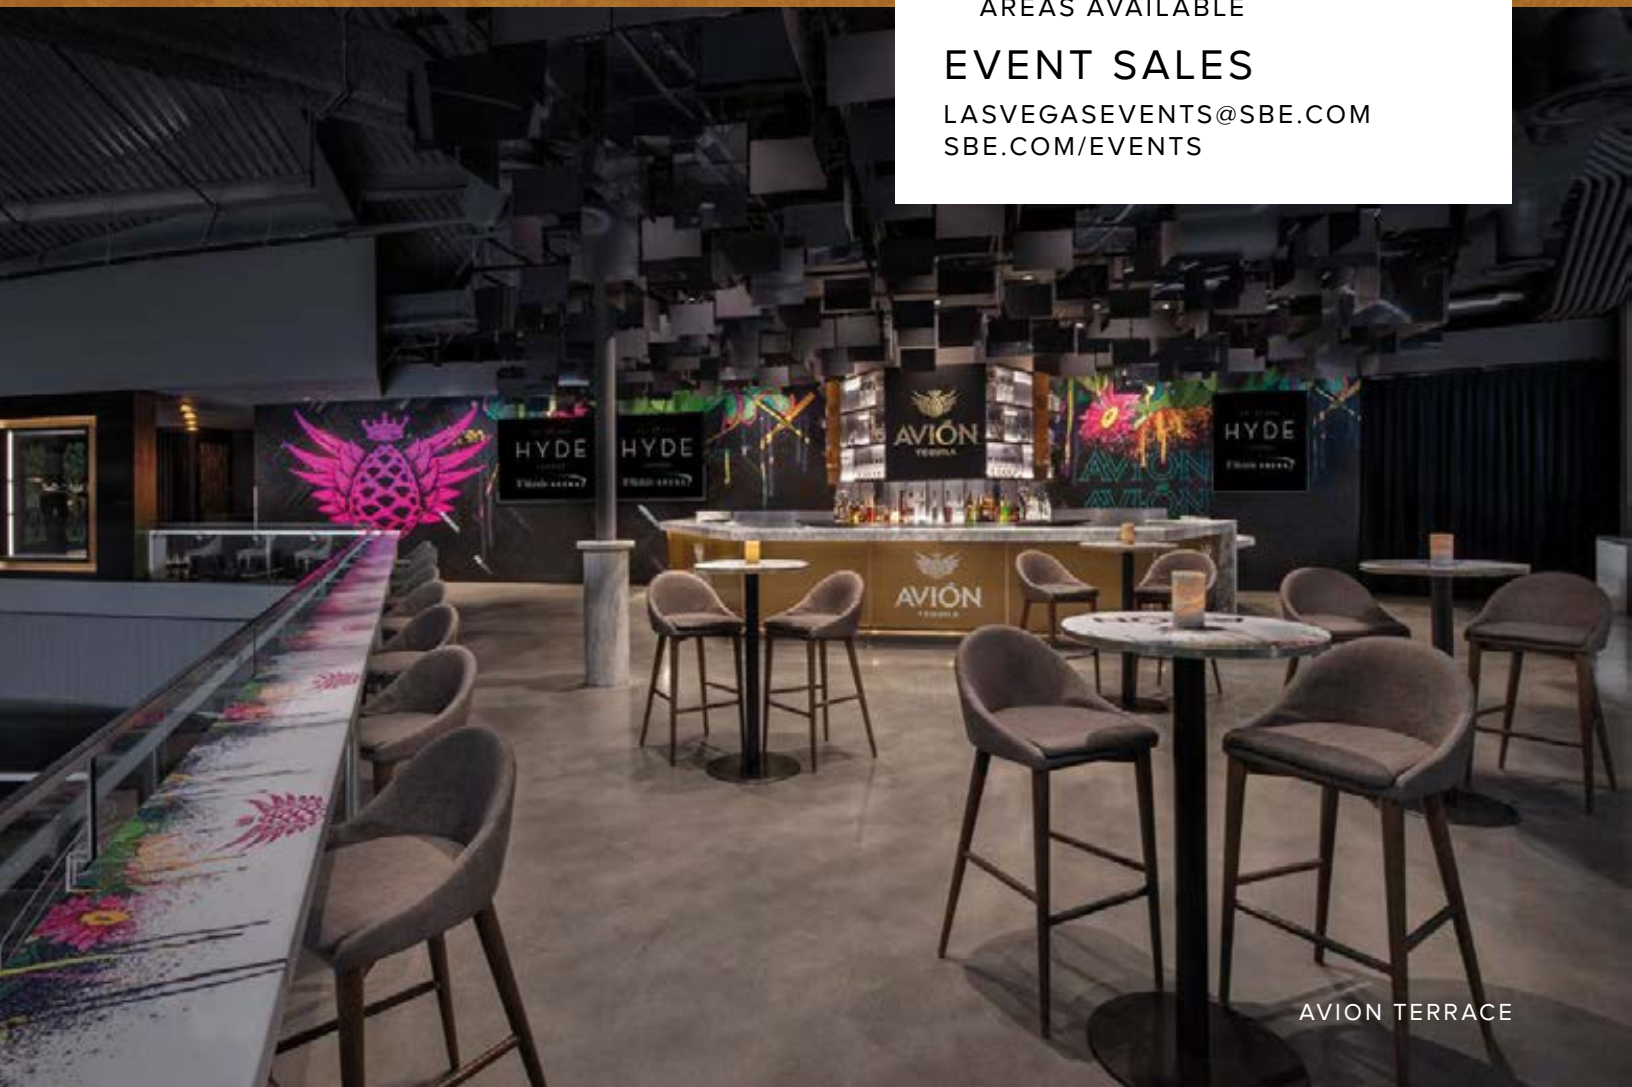

EVENT SALES

LASVEGASEVENTS@SBE.COM
SBE.COM/EVENTS

AVION TERRACE